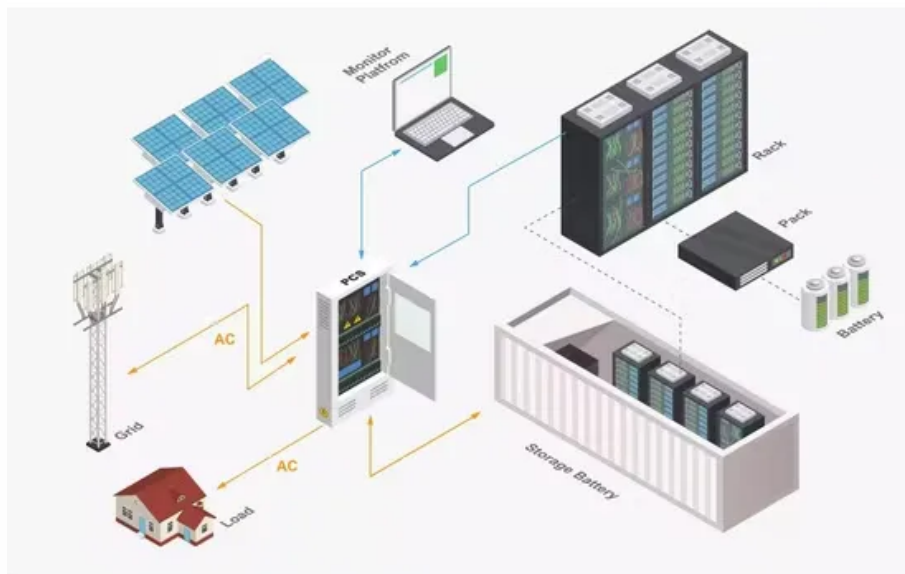

1 35 MW outdoor power supply

1 35 MW outdoor power supply

DJI Power Series outdoor power supply with up to 1kWh 2200W

The DJI Power series of outdoor power supply can be recharged via AC or using solar panels. They can be charged up to 80% of power in under 50 minutes, achieving a full charge in 70

1.35 mw solar outdoor power cabinet , etrailer

Find the perfect 1.35 mw solar outdoor power cabinet for your needs with our expertly curated selection, tailored to match your preferences.

[1 35 MW Outdoor Power Supply Industrial Solutions for Global Energy](#)

Need reliable large-scale power in harsh environments? The 1.35 MW outdoor power supply has emerged as a game-changer across mining operations, construction sites, and renewable energy

MEAN WELL Switching Power Supply Manufacturer

1MW 1000kW/3.5MWh 3500kWh Battery Energy Storage

The energy storage container contains environmental control, power distribution, fire protection, security, lighting, monitoring, etc. It has the characteristics of convenient installation and space saving.