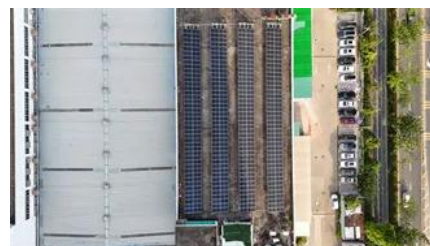

What is the Best Toyota OBD2 Scanner for the DIY Mechanic?

So, You Want the Best for Toyota including all customizable functions, get the TIS Techstream since there is no mentioning on price, nor was there any mentioning of the DIY