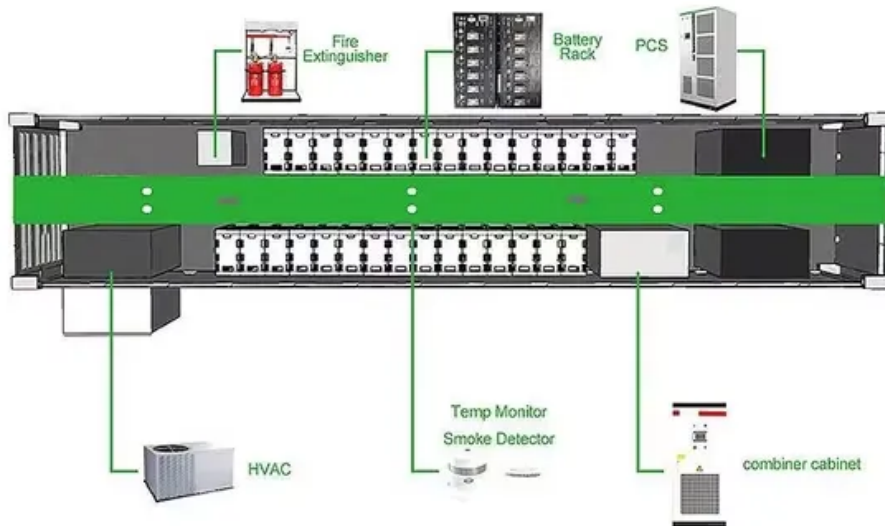

2 5kW outdoor power supply

2 5kW outdoor power supply

[2.5 kW Power Supply - Lite-On Cloud Infrastructure Platform & Solutions](#)

The 2.5kW Power Supply Unit (PSU) efficiently supplies both main output DC power and standby DC power from either AC or DC sources. This compact PSU provides 2.5kW, 12.5V / 200A for main

Eden 2.5kWh (US Plug)

Built to deliver dependable grid power on demand, EDEN is a 2.5kWh mobile power station designed for the most demanding users in the film, TV, and outdoor industries. With its rugged, dustproof, and