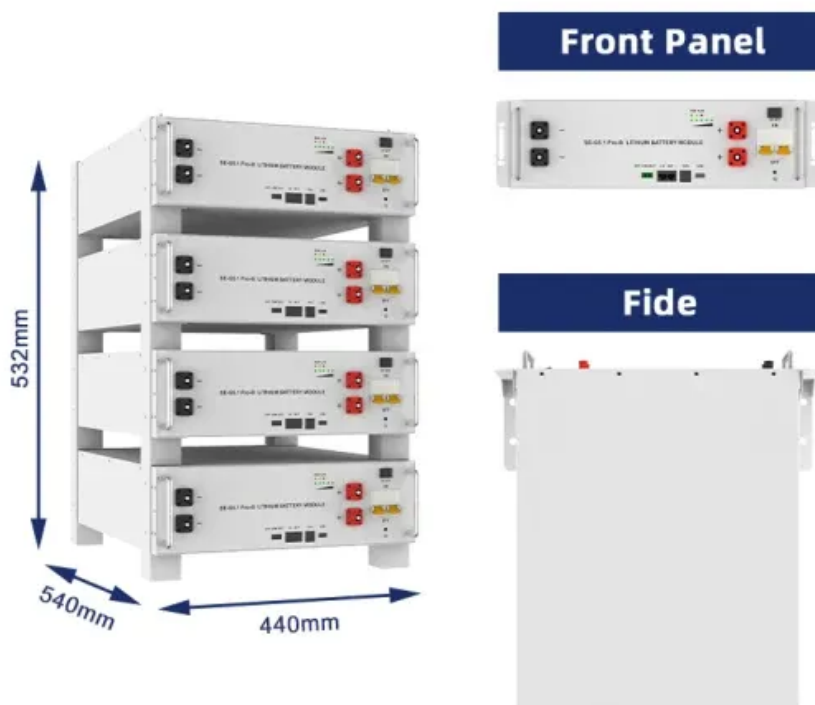

24 volt inverter with 2000 watts