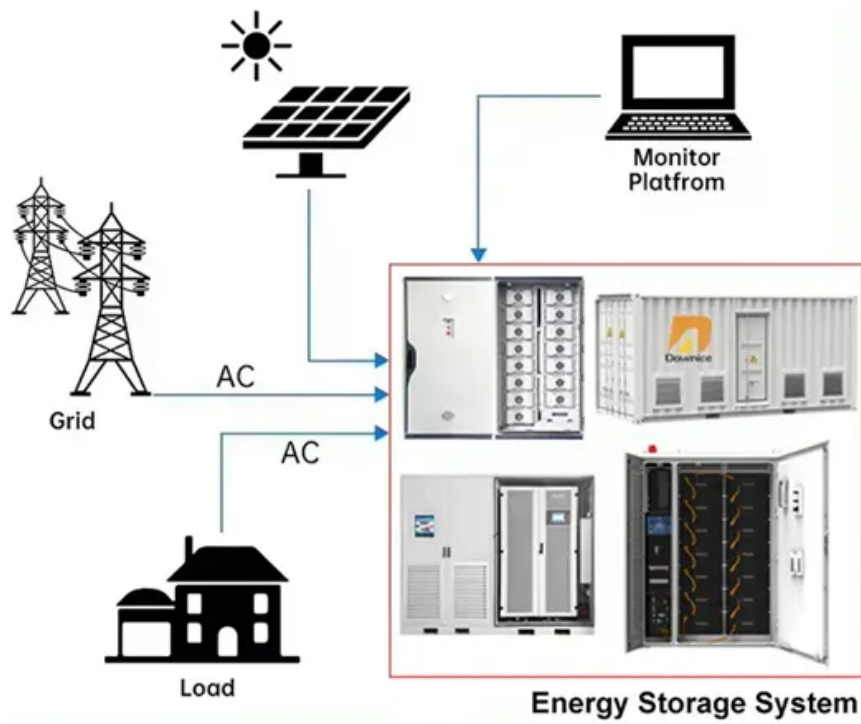

48v inverter 3000v

DISTRIBUTED PV GENERATION + ESS

48v inverter 3000v

GoKWh 3000W DC 48V Pure Sine Wave Inverter with Charger

- o Works with 48V Gel, AGM, SLA, FLD, CAL, LI, and custom batteries.
- o 3000W continuous, 9000W surge power with 90%+ efficiency.
- o Optimized Charging 4-Stage charging ensures 100% battery

Victron Quattro 48/3000 , 48V Input , 3000W Output 120V , 35A

The Quattro by Victron, much like the MultiPlus, combines the technologies of an inverter and charger. Additionally, it can accept two AC inputs and automatically connect to the active source.

Amazon : 48v Pure Sine Wave Inverter 3000w

3000W Pure Sine Wave Inverter 48V DC to 120V AC-Heavy Duty Power Inverter for Off-Grid Solar System,RV,Washing Machine, Refrigerator, Freezer, TV&Air Conditioner with LED Display and

[EG4 3000 EHV-48 All In One Off-Grid Inverter 3000W Inverter/Charger](#)

The EG4 3000EHV-48 All-In-One Off-Grid Inverter is a standout solution for reliable off-grid solar power, seamlessly integrating a 3000W inverter, MPPT solar charger, and battery charger. Ideal for cabins,