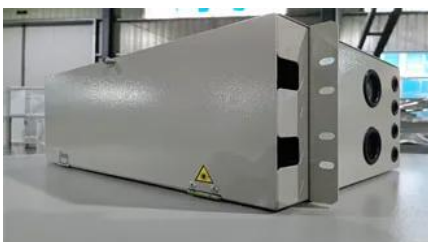

RedGIFs

Welcome to r/redgifs, the official subreddit of RedGIFs . Free hosting and adult content discovery for the NSFW/adult GIF creator and viewer community. <https://redgifs> .