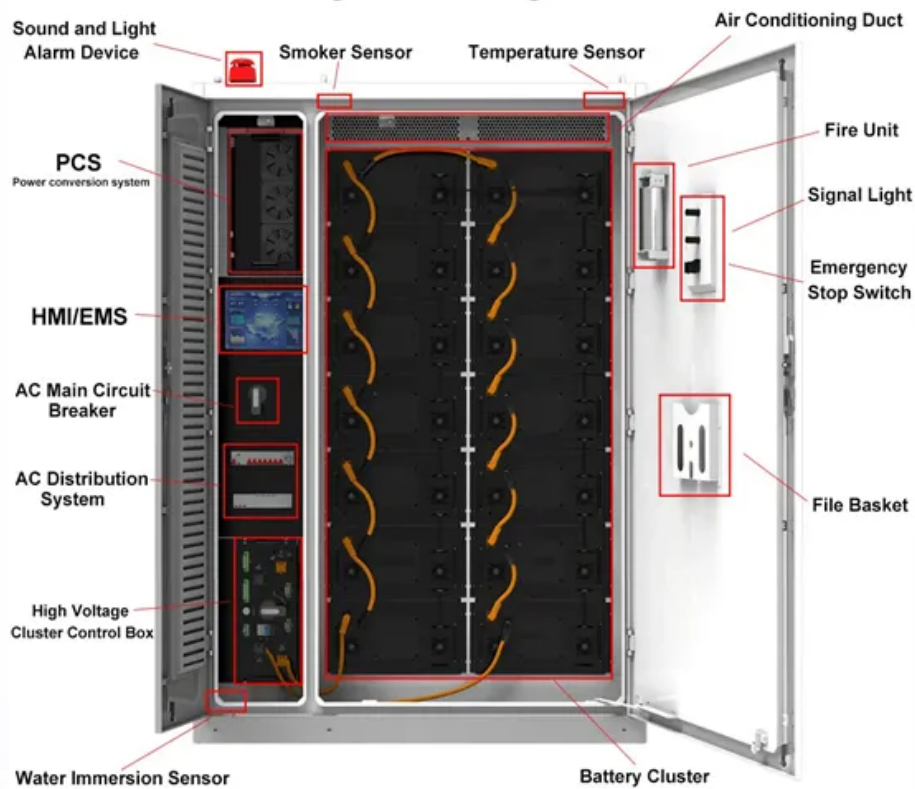

600kW Telecom Energy Storage Cabinet Purchase Link and Delivery Time

System Layout

600kW Telecom Energy Storage Cabinet Purchase Link and Delivery

Polarium BESS - Battery Energy Storage System

Prewired and pre-configured, it cuts installation costs and delivery times, ensuring a hassle-free setup process. Onsite coordination and installation are minimized, as all equipment is installed, tested and

Telecom Energy Storage System (TESS), Telecom Lithium Battery

Our telecom backup systems provide robust, high-performance energy storage solutions, ensuring uninterrupted power for telecom infrastructure, even in remote locations or during

power outages.

All-in-One Energy Storage Cabinet & BESS Cabinets , Modular,

Featuring lithium-ion batteries, integrated thermal management, and smart BMS technology, these cabinets are perfect for grid-tied, off-grid, and microgrid applications. Explore reliable, and IEC

Outdoor Battery Energy Storage (Pre-Configured)

The PowerBase is a robust energy storage system on a steel frame with the footprint of a standard ISO 20-foot container. It comes pre-wired and pre-configured to reduce installation cost and delivery time,