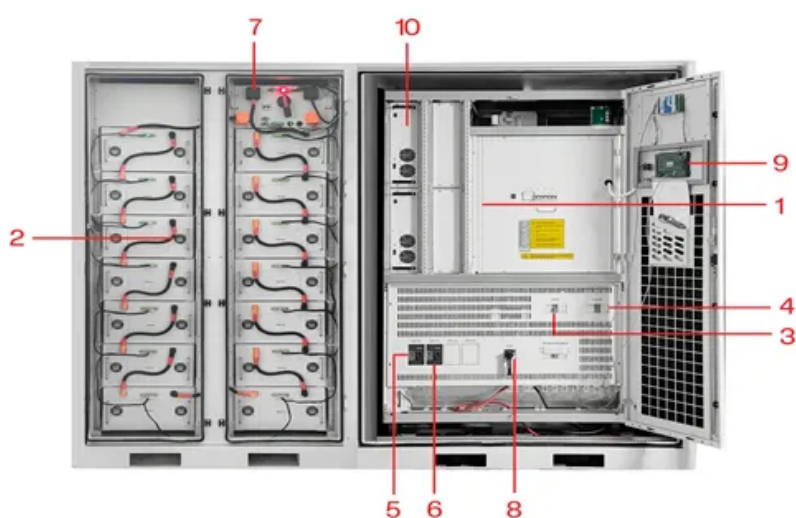

600kW smart pv-ess integrated cabinet for emergency rescue

- 1 PCS Module
- 2 Battery room
- 3 Grid side circuit breaker
- 4 Load side circuit breaker
- 5 OPV1 side circuit breaker
- 6 OPV2 side circuit breaker
- 7 High Volt Box
- 8 BAT side circuit breaker
- 9 LCD display screen
- 10 MPPT

600kW smart pv-ess integrated cabinet for emergency rescue

INTEGRATED CABINET

Combines high-voltage lithium battery packs, BMS, fire protection, power distribution, and cooling into a single, modular outdoor cabinet. Uses LiFePO4 batteries with high thermal stability,