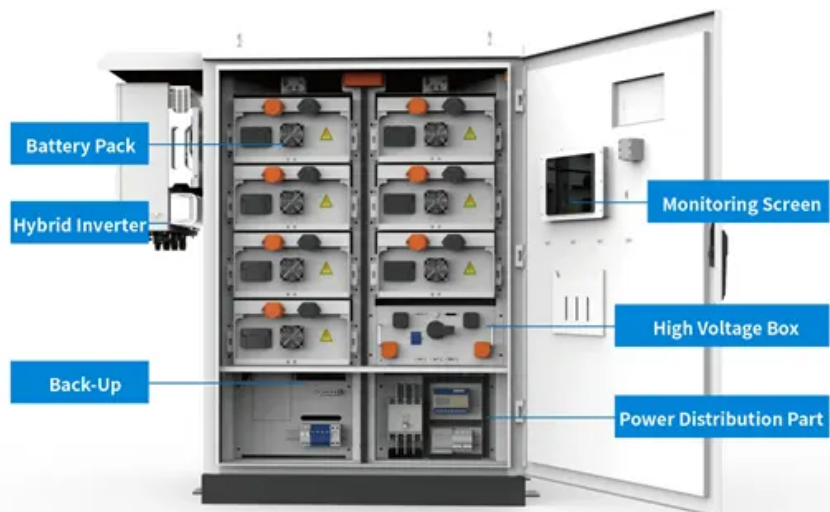

620-watt solar panels