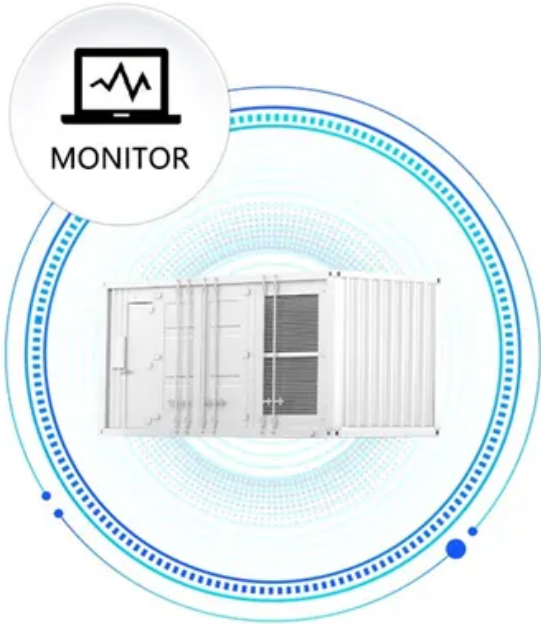

# Automated outdoor telecom enclosure used at drilling sites in Spain

SUPPORT REAL-TIME ONLINE MONITORING OF SYSTEM STATUS