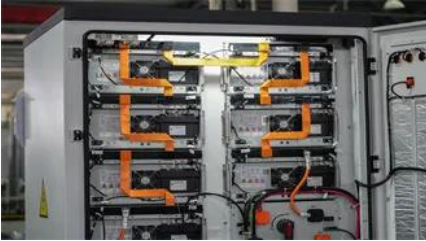

Batteries for energy storage cabinet