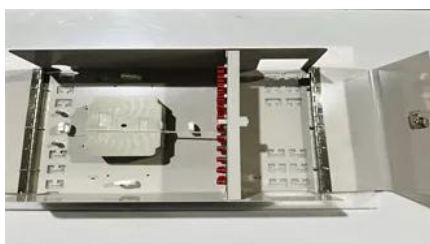

[Outdoor Photovoltaic Energy Cabinet, Base Station Energy Storage](#)

Highjoule's outdoor cabinets can be customized for 3kW to 20kW continuous output and 10kWh to 200kWh of lithium battery storage. The capacity is scalable depending on site load, sunshine hours,