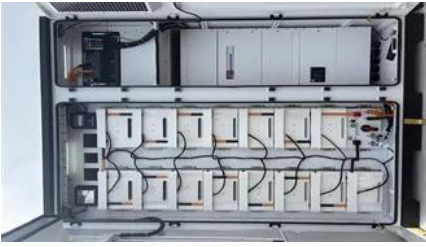

[What is Communication: Meaning, Types, Importance and Barriers](#)

Understand what is communication with types, importance, & barriers. Learn how good communication improves life & work. Read the full guide and clear examples today!

MultiTech Outdoor Base Station BS422

Versatility beyond limits any TETRA, DMR, or analogue network. With a plethora of installation options, choice of technologies, interoperability, self-configuring site expansion and support for both UHF and

Contact Us

For catalog requests, pricing, or partnerships, please visit:
<https://bartstudio.biz>