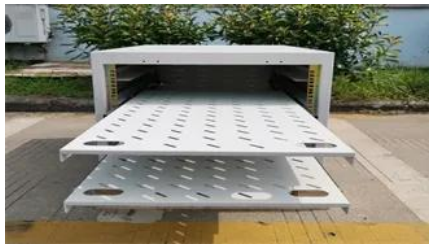

IP65 BATTERY CABINETS , ICEENG CABINET

Our certified specialists provide support for outdoor communication cabinets, power equipment enclosures, and battery storage cabinets across Africa. Subscribe for latest insights on outdoor