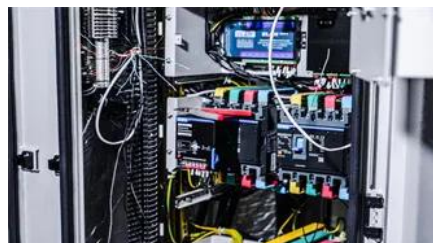

Prefabricated Energy Storage Cabinets: Revolutionizing Power

As global renewable capacity surges 67% since 2020 (IRENA 2023), prefabricated energy storage cabinets emerge as the missing puzzle piece. But can these modular solutions truly overcome the

We provide complete plug-in pre-assembled solutions to minimize on-site installation times, logistics, and maintenance. Our Prefabricated Electrical Cabinets are made entirely of steel sheets, with the

Outdoor Energy Storage System Cabinets , EPC Energy

From outdoor energy storage system cabinets to integrated cloud-based controls, EPC Energy has you covered. We want to help you create a sustainable future.

The Future of Energy Storage Cabinets: Powering a Smarter Grid

Let's cut to the chase: energy storage cabinets are revolutionizing how we store and distribute power. Imagine a giant, high-tech "lunchbox" that stores solar energy during the day and powers your

Off Grid Solar Cabin

Come experience The Off-Grid Solar Cabin for yourself at The Big E from Sept. 12-28! You can find us next door to the Barn Yard, right by Gate 9 and the Food Court.