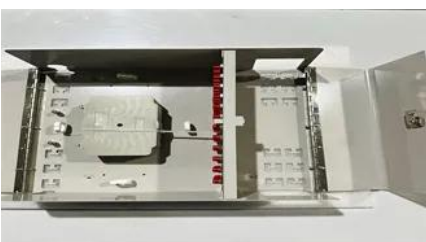

How to Choose Energy Storage Solutions: A Complete Guide

Rising energy costs & urgent sustainability goals make energy storage a smart investment. But picking the right system hinges on the inverter. Discover its role, how to assess