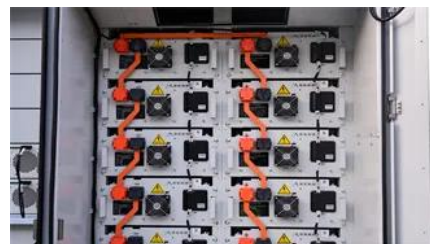

[Jual 8000/12000W Inverter Daya Surya Tampilan Lcd Ac12V 24V48V](#)

8000/12000W Inverter Daya Surya Tampilan Lcd Ac12V 24V48V Ke 110V220V di Tokopedia ? Promo Pengguna Baru ? Cicilan 0% ? Kurir Instan.