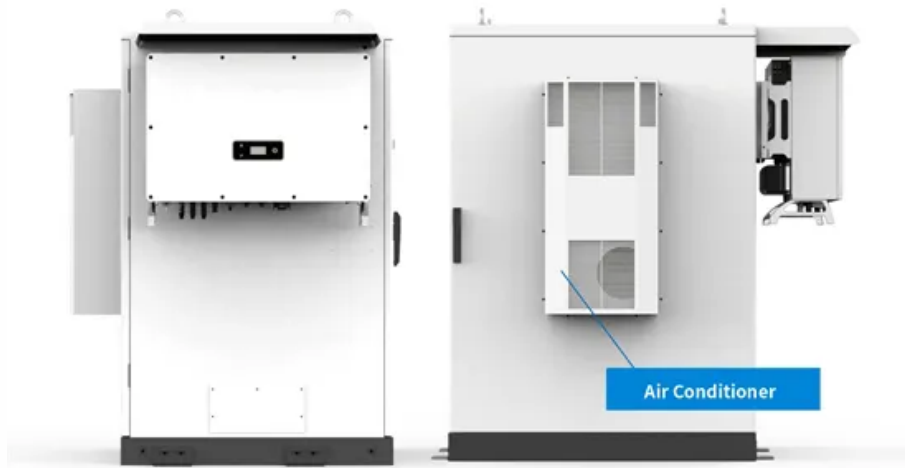

Generator room air inlet noise reduction board factory

Generator room air inlet noise reduction board factory

Power Generator Enclosures , Megasorber

Megasorber's specialists can assist in designing an enclosure that incorporates sound mazes into the air inlet and exhaust systems. As an example, typical Megasorber designs are shown below.