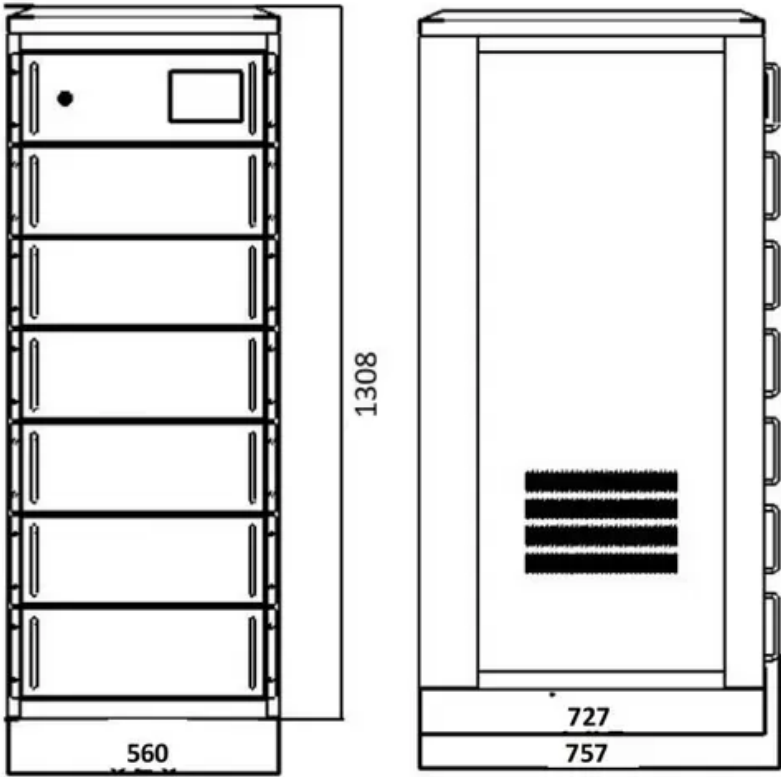

## Overview

---

Summary: This article explores the factors influencing energy storage container prices in Equatorial Guinea, analyzes market trends, and provides actionable insights for businesses and project developers. Discover how renewable energy integration, logistics, and local policies shape costs-and learn . Energy storage battery container price analysis In this work we describe the development of cost and performance projections for utility-scale lithium-ion battery systems, with a focus on 4-hour duration \*\*Guinea Integrated Energy Storage Cabinet Custom Price: Solutions for Sustainable Energy . The International Energy Agency works with countries around the world to shape energy policies for a secure and sustainable future. Live . The Intensium® Max 20 High Energy (LFP) is Saft's unmanned and ready to install Energy Storage System (ESS) in a 20-foot container, enabling utility-scale storage solutions for grids, The project encompasses the construction of a solar and battery energy storage system (BESS) minigrid to be built . Industrial Energy System Innovations & Cost Benefits Technological advancements are dramatically improving industrial energy storage performance while reducing costs. Next Navigating Guinea DC energy storage equipment price requires understanding technical specs, environmental factors, and .