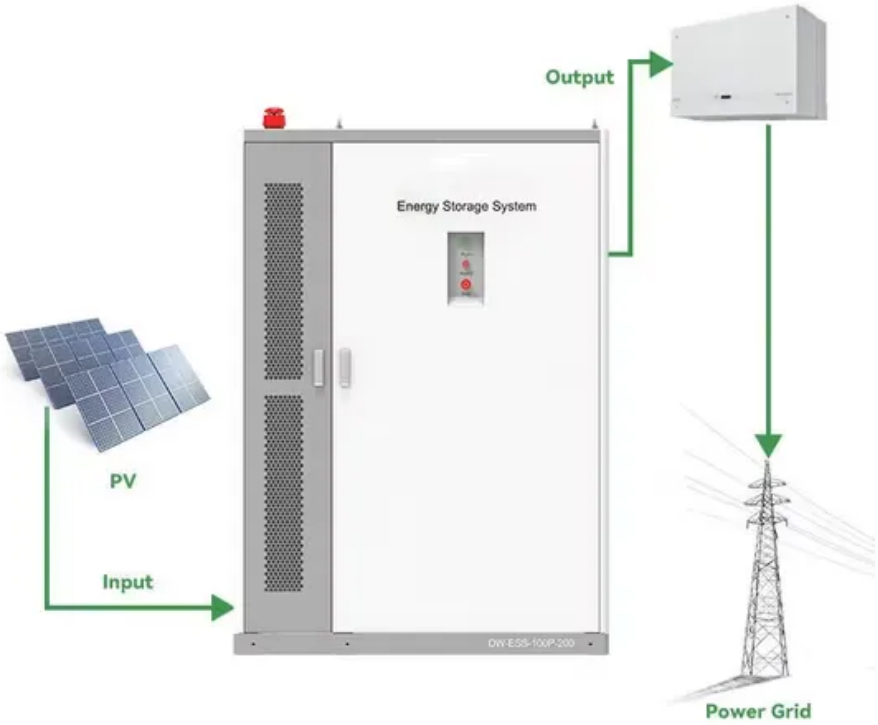

How to expand the battery capacity of outdoor power supply

Overview

It's possible to expand the capacity of a power station with an external LiFePO4 battery on almost all models, not just EcoFlow stations. Expanding your battery system is a great way to increase your energy storage capacity and enhance the reliability of your power setup. Whether you're upgrading an RV, boat, overland vehicle, or off-grid solar system, following the right steps ensures a smooth and efficient expansion. Read what he has to say about his experience with Power Queen! I've been using a power station for years to run my electronic . Running out of usable runtime is the biggest frustration for power station owners, especially during extended trips, off-grid work, or power outages, and while official Expansion Batteries are designed to solve that problem. I figured I could limit the amount of extra parts needed and bought a 24v 100ah battery.

How to expand the battery capacity of outdoor power supply

How to expand Power Station with LiFePo4 battery

It's possible to expand the capacity of a power station with an external LiFePO4 battery on almost all models, not just EcoFlow stations. However, it's crucial to pay attention to the correct

[Top Tips For Expanding Your Existing Battery Bank: Unlock More Power](#)

You can increase the capacity of your battery bank by connecting multiple batteries in parallel. A parallel circuit combines the positive and negative connections of each battery, increasing the current

How to Expand Your Portable Power Station with Battery Packs

Battery packs are mobile battery units designed to expand the total capacity of your portable power station. By connecting these packs to your existing device, you can significantly increase the amount