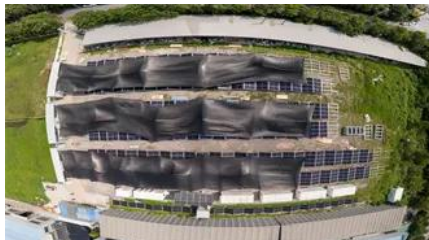

How to fix the solar panels on the color steel tile roof

Fixing solar panels on a color steel tile roof requires careful planning and execution. 1. Begin by assessing the roof's condition, ensuring it is structurally

[How to Fix Roof Photovoltaic Panel Brackets: A Step-by-Step Guide](#)

This practical guide reveals professional methods to fix roof photovoltaic panel brackets, complete with maintenance best practices and industry statistics. Learn how to extend your solar system's lifespan

FIX Synonyms & Antonyms

Find 395 different ways to say FIX, along with antonyms, related words, and example sentences at Thesaurus .

Fix , Your Source for Genuine Parts & DIY Repair Help

Fix is a one-stop source for fixing products in and around your home. Millions of quality OEM replacement parts, repair videos, instructions, and same-day shipping available!

Comfort Systems USA, Inc. (FIX)

Find the latest Comfort Systems USA, Inc. (FIX) stock quote, history, news and other vital information to help you with your stock trading and investing.

Solar Panel Installation on Color Steel Roof