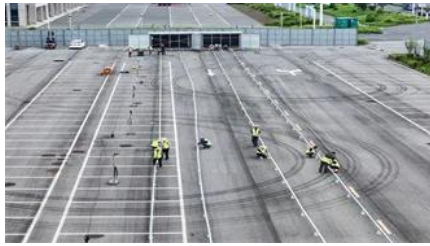

VERSION 1.0 for ATI/NEXTRACKER

It is recommended to completely install a test row from beginning-to-end of the row, and from beginning-to-end of all steps (from layout, to panel installation, and ad-justments). This will help you understand