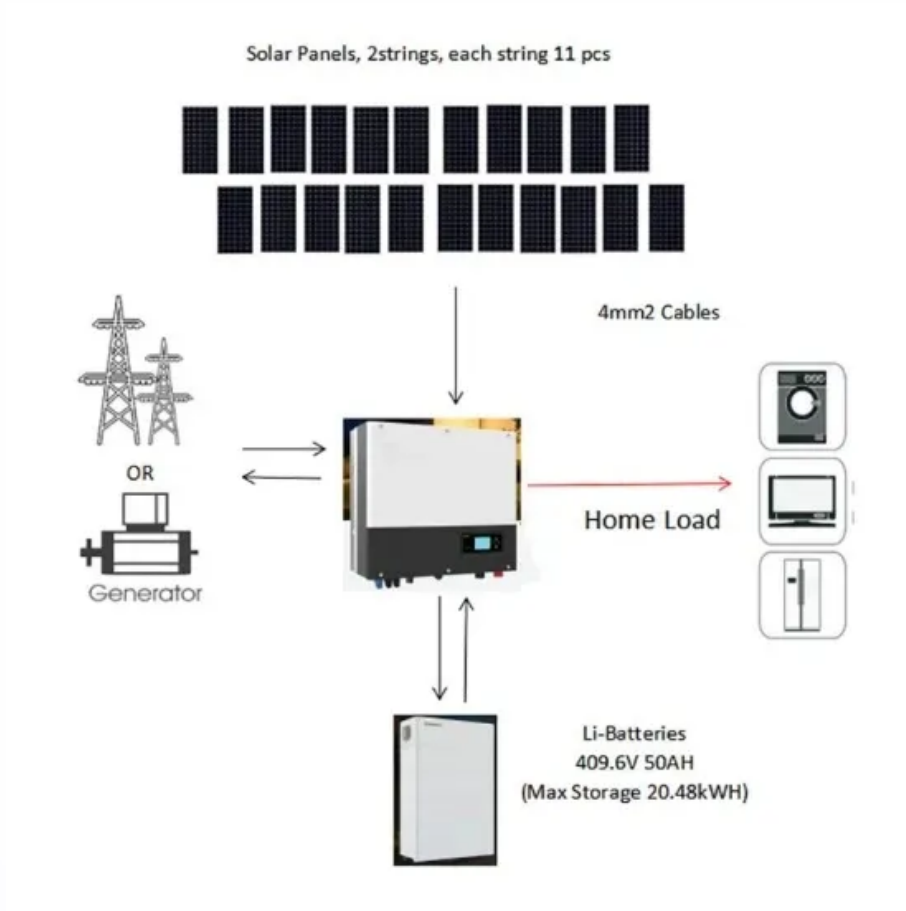

Huawei Luanda solar container outdoor power

Huawei Luanda solar container outdoor power

Huawei Medium-sized solar container outdoor power

High-efficiency Mobile Solar PV Container with foldable solar panels, advanced lithium battery storage (100-500kWh) and smart energy management. Ideal for remote areas, emergency rescue and

Luanda Photovoltaic Folding Container Outdoor Power Supply

High-efficiency Mobile Solar PV Container with foldable solar panels, advanced lithium battery storage (100-500kWh) and smart energy management. Ideal for remote areas, emergency rescue and

Huawei large capacity solar container outdoor power

It builds a product ecosystem centered on solar inverters, charge. It adopts a high IP-rated container and is deployed outdoors away from buildings without occupying building space. It

Huawei solar container outdoor power introduction

Huawei says its new, all-in-one storage solution for residential PV comes in three versions with one, two, or three battery modules, offering 6.9 kWh to 20.7 kWh of usable energy.