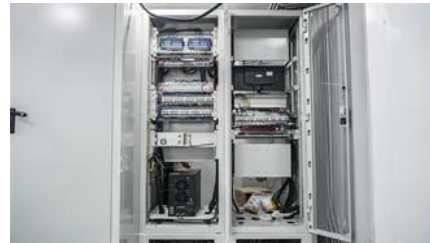

Dawnice 200kWh Battery Storage Systems

The outdoor cabinet-type photovoltaic storage system, boasting a power rating of 100kW/200kWh, seamlessly amalgamates energy storage batteries, PCS, power distribution,