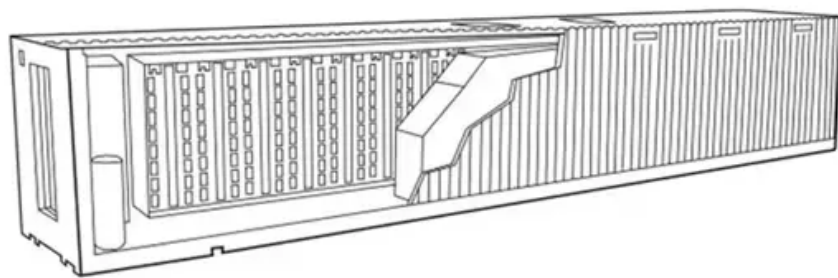

Inverter 18v21v to 220v

Inverter 18v21v to 220v

YOFIDRA 120W DC 18V to 220V Power Inverter

Transform your Makita 18V battery into a versatile power source with our 120W DC 18V to 220V inverter. Perfect for powering home electronics and outdoor appliances, enjoy the convenience of cordless