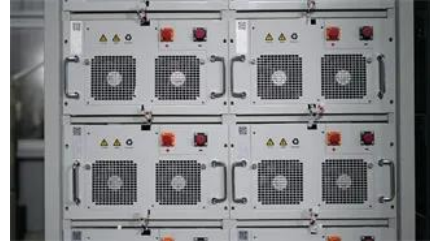

Linorite solar bracket diagram

Our rail-less solar brackets offer superior performance and sustainability, making them the ideal choice for industrial applications. Designed for quick installation and long-term reliability, these

Contact Us

For catalog requests, pricing, or partnerships, please visit:
<https://bartstudio.biz>