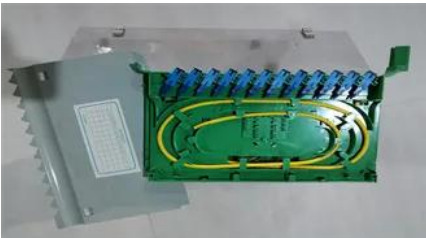

Energy Storage Enclosures/Cabinets , Modular Design to Meet

Our battery storage cabinets are constructed with a modular design, providing optimal flexibility for businesses across various sectors. Our power storage cabinets also adhere to safety and quality