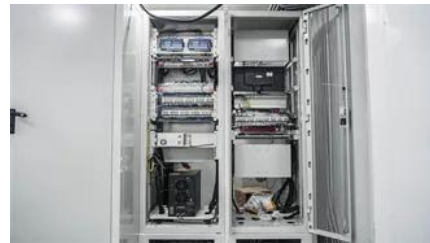

[How do I push a new local branch to a remote Git repository and track](#)

How do I: Create a local branch from another branch (via git branch or git checkout -b). Push the local branch to the remote repository (i.e. publish), but make it trackable so that git pull and