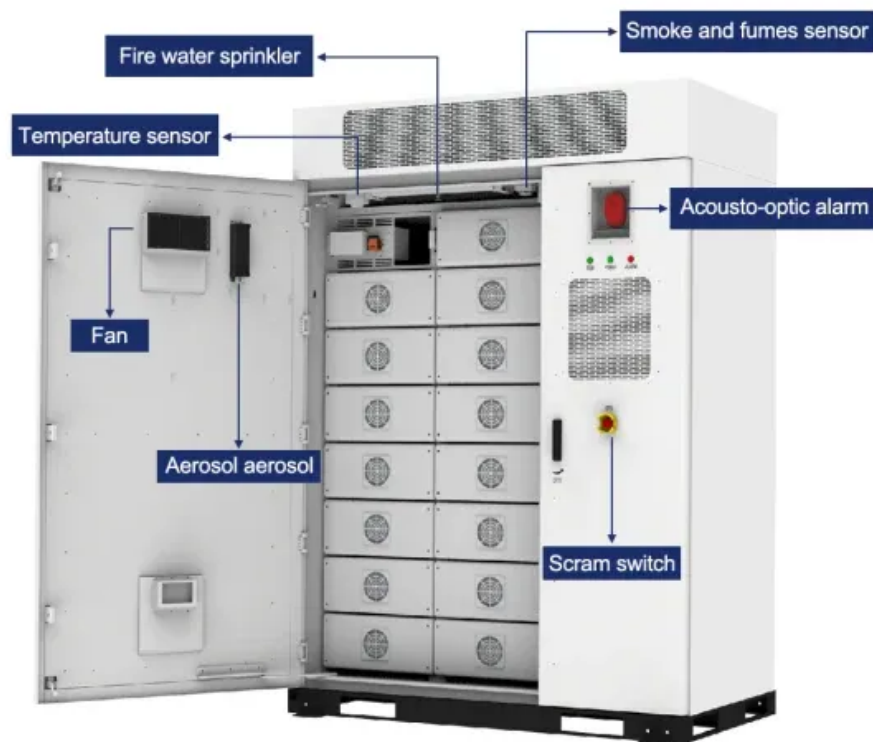

Ngerulmude solar container outdoor power processing factory