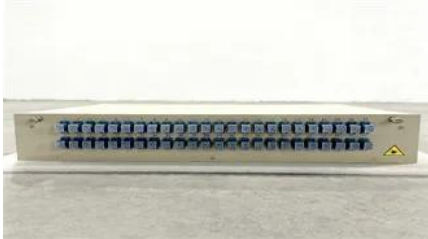

Outdoor power fast charging model

Outdoor power fast charging model

Portable Solar Power Bank (26800mAh)

Talk, play, and browse longer with KEUTEK's portable solar power bank. Three USB ports let you charge multiple devices simultaneously, while adaptive fast charging automatically adjusts the output

EcoFlow 500W Output/1000W Peak Push-Button Start Battery

Fastest charging speeds ever. Fully Charge in 1 Hour RIVER 2 beats the industry standard of charging speeds, fully charging in only 60 minutes. That's 5x faster than other portable power stations on the

VEVOR 1500W Power Inverter, 12V DC to 120V AC Pure Sine Wave

Six Ports: This 1500W pure sine wave inverter comes with USB, AC, and Type-C ports with fast-charging, allowing to power multiple devices at once. Compatible with GEL, SLA, LI, FLD, AGM,

[OUKITEL P800 Portable Power station 800W, Solar Generator with](#)

??800W Output & 512Wh Capacity?With 800W output (1600W peak) and 512Wh capacity, this OUKITEL portable power station powers essentials like hair dryers, coffee makers, and electric