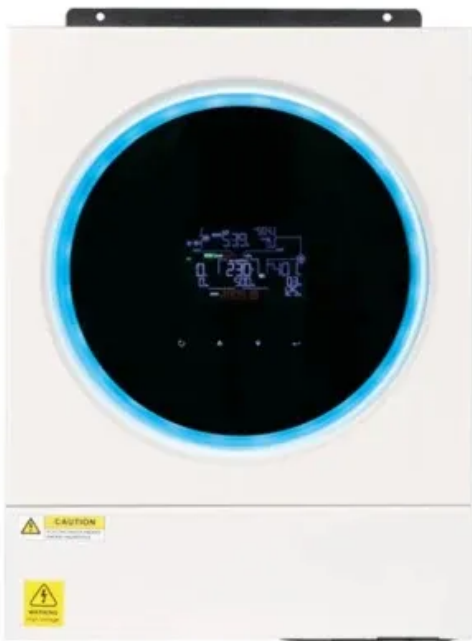

Outdoor power supply with remote control

Outdoor power supply with remote control

Amazon : Outdoor Remote Control Outlet

Find outdoor electrical outlets with remote switches for convenient lighting control. Waterproof construction handles rain and snow for year-round reliability.

[DEWENWILS Indoor Outdoor Wireless Remote Control Outlet Power](#)

This remote outlet supports appliances up to 15 Amp/1875-Watt resistive, 1000-Watt Tungsten, and 1/2 HP. Whether it will work with your shop vac or tank heater depends on the wattage of those appliances.

Outdoor Remote Outlet

ELEGRP Outdoor Smart Plug, Smart Wi-Fi Outlet with Individually 2 Sockets, Works with Alexa & Google Home, Voice & Remote Control, No Hub Required, 1875W/15A, UL FCC Certified, 2 Pack.

Best Outdoor Smart Plugs for 2026: Rain-Ready Technology

DEWENWILS , Outdoor Wireless Remote Control Outlets

DEWENWILS Outdoor Wireless Remote Control Outlet and Plug - Control outdoor lights and appliances up to 100ft. Waterproof, programmable, strong RF.