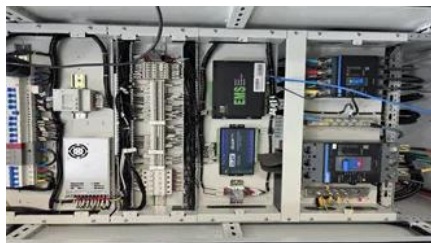

[Belgium Antwerp Mobile Power Solutions Revolutionizing Outdoor](#)

EcoVolt Solutions''s modular systems have powered 120+ Antwerp projects since 2018, from the Port House renovation to outdoor cinema festivals. Need customized solutions?

Storm is een producent van hernieuwbare energie. Samen met ons team ontwikkelen, bouwen en exploiteren we duurzame energieprojecten over het hele land: van wind- en zonneparken tot

Outdoor solar power hub specifications in antwerp belgium

Discover how leveraging a central logistics hub in Belgium, like the Port of Antwerp-Bruges, can streamline solar manufacturing and give you a competitive edge.

Using Belgian Ports for Your Global Solar Supply Chain

This is where major Belgian ports, specifically the integrated Port of Antwerp-Bruges, can serve as the central nexus for a global solar panel manufacturing supply chain. Using a strategic hub

Zonnepanelen en laadpalen

Solar Power Systems is gespecialiseerd in zonnepanelen, laadpalen en groene stroombeheer. Met jarenlange expertise in zonne-energie installaties, bieden wij meer dan alleen het plaatsen van