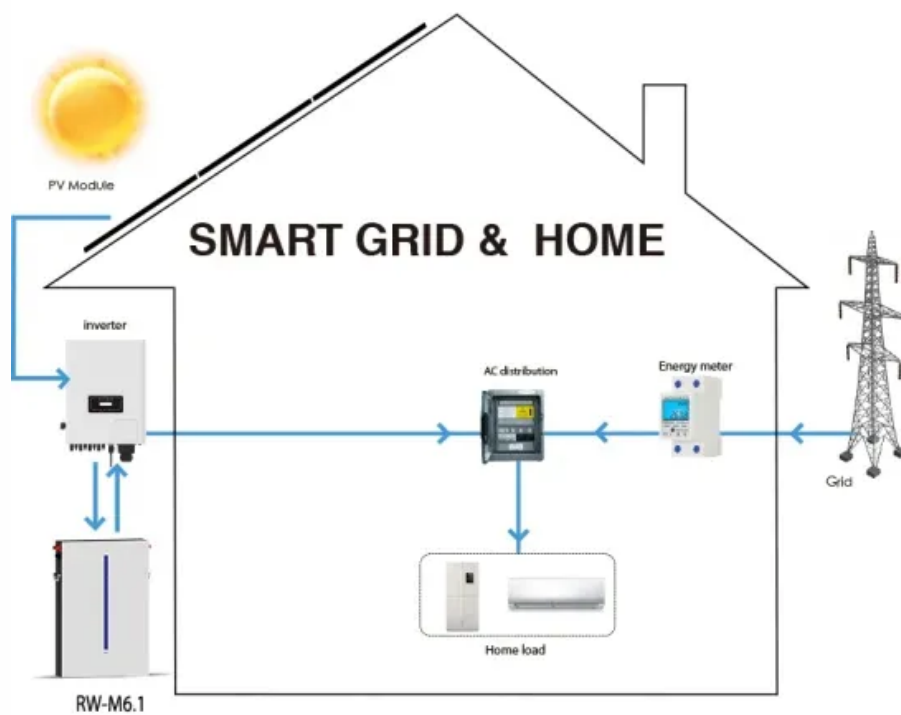

Photovoltaic panel 24v inverter