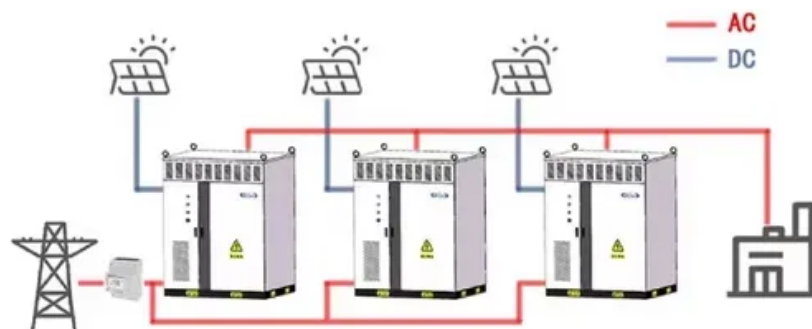

Photovoltaic panel installation case diagram for tile-roofed houses

WORKING PRINCIPLE

Photovoltaic panel installation case diagram for tile-roofed houses

Solar Panel Installation Diagram

Show the layout of solar panel on sloping roofs or color steel tile roofs, including key parameters such as arrangement direction, module spacing, and installation Angle.

[Installation diagram of photovoltaic panels in tile-roofed houses](#)

In this article, we will discuss the basic wiring diagram for solar panel installation, including the components and steps involved. the solar panels are mounted on the roof or ground