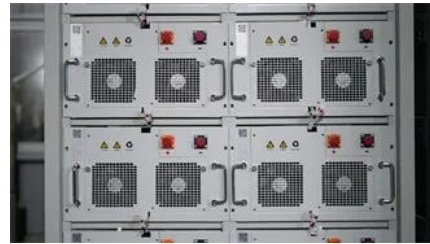

Base Station Cabinet: 3 Compartments Outdoor Telecom Cabinet

BT2408021009PW is a three compartments base station cabinet designed and produced by BETE. The cooling of the cabinet uses two sets of air conditioners. The base station cabinet can support the

BASE STATION EQUIPMENTS & CABINETS

Our solutions feature integrated equipment, power, and battery cabinets-built for durability and weather resistance to safeguard critical telecom infrastructure and maintain reliable network operations at all

Outdoor Power Cabinet , Power Cabinet , NPX06-H1 , LongXing

LongXing outdoor power cabinet provides flexible size options, offers the ideal enclosure solution to build the whole base station inside.

AC Power Distribution Cabinet

Riteoptic AC power distribution cabinet is mainly suitable for AC power distribution in mobile base stations, microwave stations, and other communication equipment rooms.

Base Station Energy Cabinet

The Base Station Energy Cabinet is a fully enclosed, weather-resistant telecom energy cabinet designed to provide reliable power distribution and battery backup for outdoor communication networks.