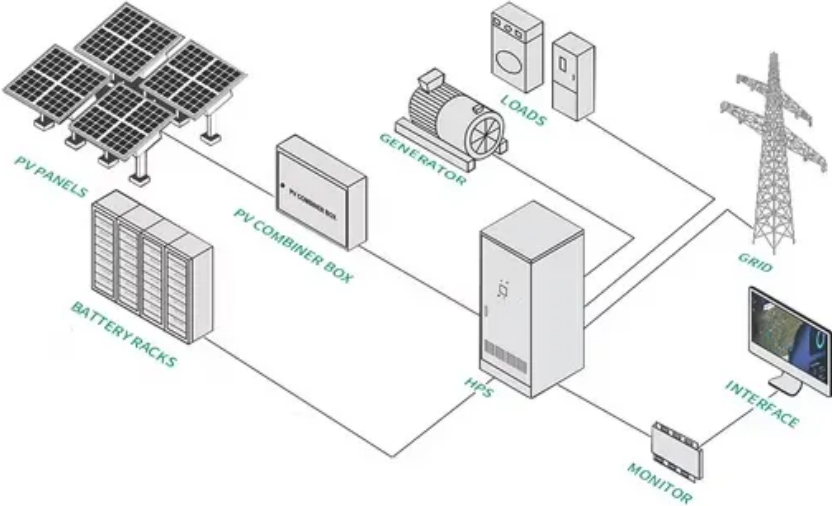

Pure sine wave 2500w inverter

Pure sine wave 2500w inverter

2500W Pure Sine Wave Solar Inverter (RBL2500W)

2500W (surge 5000W) pure sine wave inverter, with 4 cables with cable lug terminals, manual, and fuses. Everything you need to complete the installation is included.

Pure Sine Wave Power Inverter 2500-Watt Car Inverter

In this 12-Volt DC pure sine wave power inverter, the 120-Volt AC output

[SureSine 2,500 Watt Pure Sine Wave Inverters . Morningstar Corp](#)

This inverter converts DC power from your solar modules into AC power. The pure sine wave output ensures that your devices receive clean, stable power, which is especially important for sensitive

[VEVOR Pure Sine Wave Inverter, 2500 Watt Power Inverter, DC 12V](#)

VEVOR Pure Sine Wave Inverter offers 2500W continuous output, LCD display, remote control, and multi-layer protection, perfect for RVs, trucks, and solar systems.

Amazon : 2500 Watt Pure Sine Wave Power Inverter 12V DC to

2500 Watt Pure Sine Wave Power Inverter 12V DC to 110V 120V Converter for Home, RV and Off-Grid Solar Systems with Type-C Port, 2 AC Outlets, Dual USB Ports, Remote Control with LCD Screen.