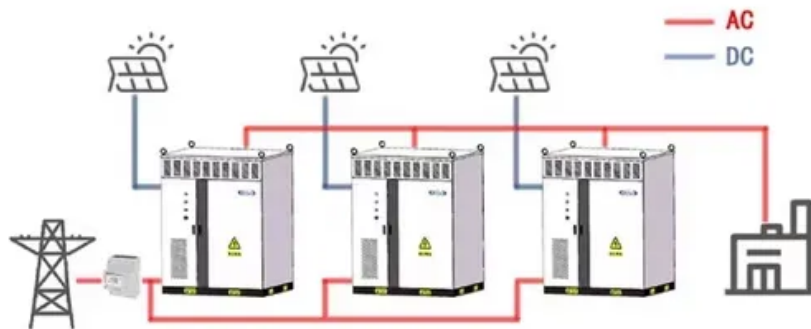

Server racks for chemical plants in New Zealand 600mm deep

WORKING PRINCIPLE

Server racks for chemical plants in New Zealand 600mm deep

DYNAMIX RSR18-6X6 Server Cabinet , Rubber Monkey , NZ

18RU Server Cabinet 600mm Deep (600x600x988mm). Black, with Glass Front Door, Pantry Style Rear Mesh Door, Removable Side. Supplied with fixed shelves, fans, cage nuts, castors, levelling feet

Dynamix RSR18-6X6 18RU Server Cabinet 600mm Deep

Our DYNAMIX SR series network server cabinets are an ideal solution to protect sensitive electronic networking equipment such as your server, network and telecommunications equipment in a sturdy,