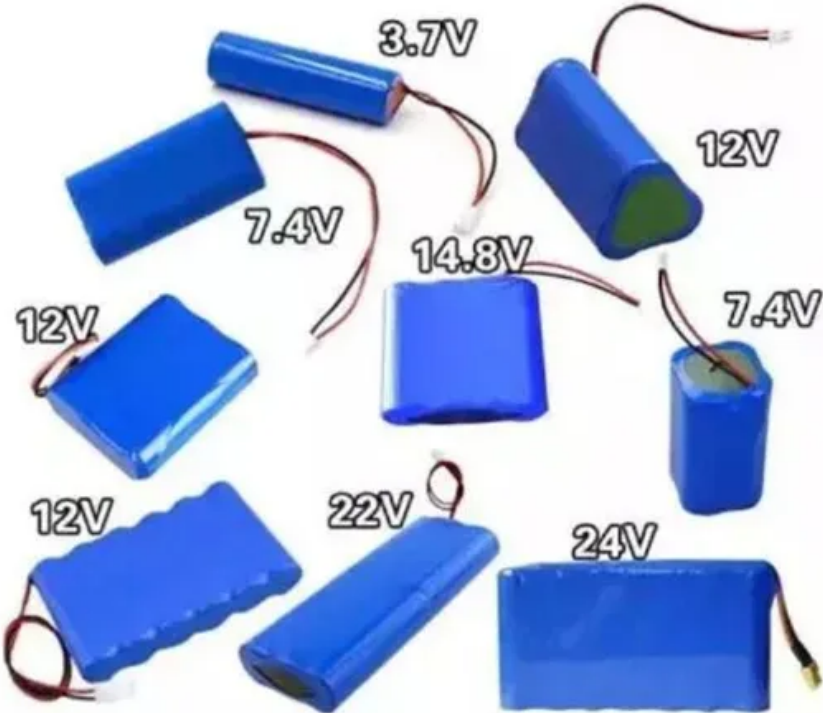

Solution for inverter cabinet of St Johns communication base station