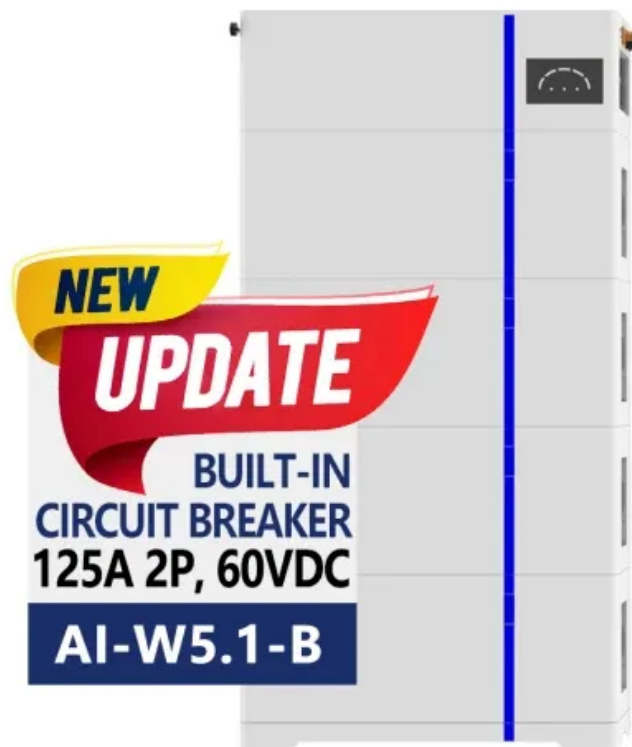

Special project for energy storage construction of solar-powered communication cabinets

ESS

Overview

Integrates solar input, battery storage, and AC output in a compact single cabinet. Offers continuous power supply to communication base stations-even during outages. Remote diagnosis, performance tracking, and fault alerts through intelligent BMS. These systems optimize capacity and energy use, improving reliability and efficiency for Telecom Power Systems. Engineers achieve higher energy efficiency by . And here comes the portable solar power containers -an innovative technology redefining the way in which we power critical communication systems into the most difficult locations. The telecommunications sector has always dealt with the challenges of ensuring network coverage to remote places and . The communication base station installs solar panels outdoors, and adds MPPT solar controllers and other equipment in the computer room. Highjoule offers a wide range of solar and energy storage products for various scenarios in Ecuador, including C&I, residential, and off-grid solutions.