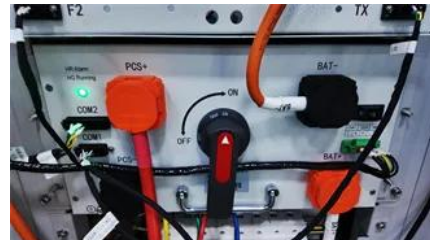

Battery Energy Storage System (BESS) , Schneider

Schneider Electric USA. Browse our products and documents for Battery Energy Storage System (BESS) - An all-in-one Battery Energy Storage System