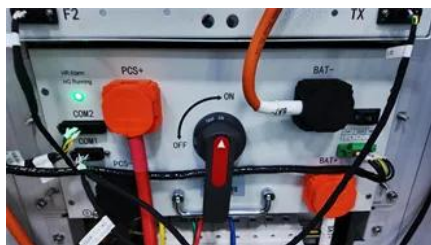

Solar Battery Enclosures , SunWize , Power Independence

Sunwize Power & Battery Battery Enclosures are custom-made and available in various sizes and configurations for housing batteries and solar equipment.