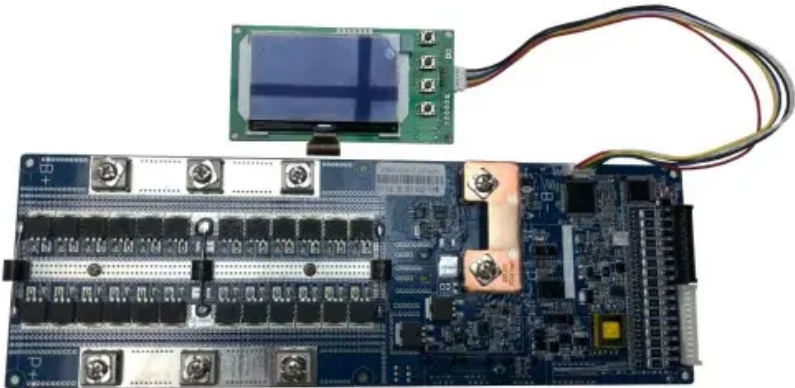

West asia energy company uses standard power scale outdoor telecom cabinets

Overview

Delta's OutD series comes in several sizes to ensure the right dimensions for all telecom equipment. A whole base station can be built inside our OutD cabinets. Huawei has integrated information and interconnection technologies with power electronics to create the Smart Site Solution - a solution that digitalizes and interconnects intelligent network facilities. The solution incorporates a Software-Defined Power (SDP) architecture that enables you to . This is where energy-efficient outdoor telecom cabinets come in, playing a vital role in reducing energy use while maintaining high reliability and performance standards. By incorporating advanced cooling, intelligent monitoring, and efficient power systems, modern cabinets allow network operators . The intent behind this paper is to design, optimize and analyze an effective hybrid PV-wind power system for a remote telecom station and to compare the existing system with the proposed new model. With a protection rating of IP55 -where "5" indicates limited dust ingress and "5" signifies protection from low-pressure water.

West asia energy company uses standard power scale outdoor telec

Outdoor Communication Cabinets And Power Cabinets

This Hybrid Outdoor Telecom Enclosure is a fully integrated, weatherproof cabinet designed to house telecom power systems, batteries, and network equipment in outdoor environments.

Powering Outdoor Telecom Cabinets Sustainably

The Deckro Encase IP55 Outdoor Cabinets are designed to offer superior protection and durability for industrial applications, particularly in challenging outdoor environments.