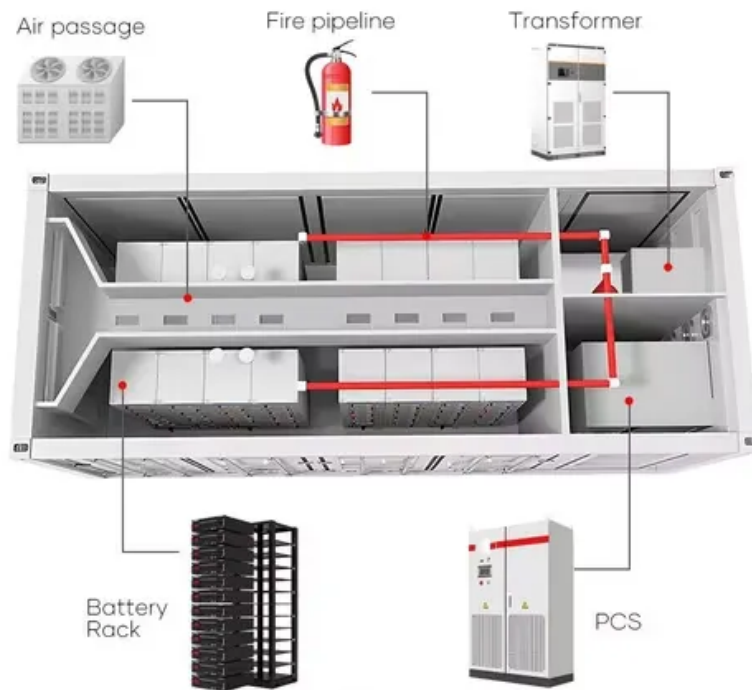

What are the industrial base station communication equipment

What are the industrial base station communication equipment

[Complete Guide to 5G Base Station Construction , Key Steps, Equipment](#)

At the heart of mobile communication networks lies the main base station equipment. Central to this setup are three critical components- BBU (Baseband Unit), RRU (Remote Radio

Base Station Products/Solutions

Base stations consist of two main areas, the Radio Interface Unit (RIU) and the Baseband Unit (BBU). Diodes Incorporated has developed a range of products that can be integrated into both portions of

Base station

The Base Station is a critical communication hub designed to facilitate reliable audio connections between ground crews and aircraft. Its robust design ensures clear and uninterrupted communication

Mining Communication Base Station

Communication base station setups will usually include a wide array of different technologies, including power supplies, data servers, head end, radio repeaters, and communication systems that allow for