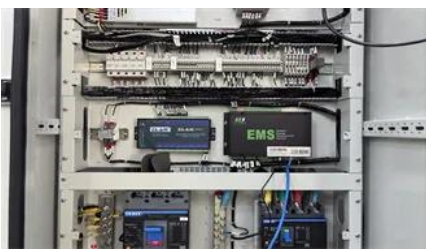

microsoft 365 vacatures in Rotterdam

Microsoft 365 vacatures in Rotterdam. Business Consultant, Cloud Engineer, Systeembeheerder en meer op Indeed