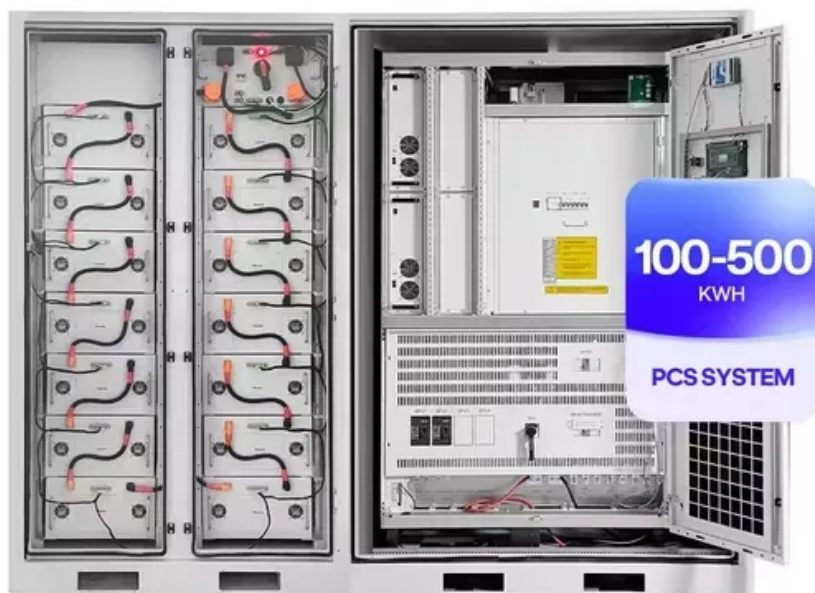

Which mobile photovoltaic container type is more energy-efficient in Ulaanbaatar