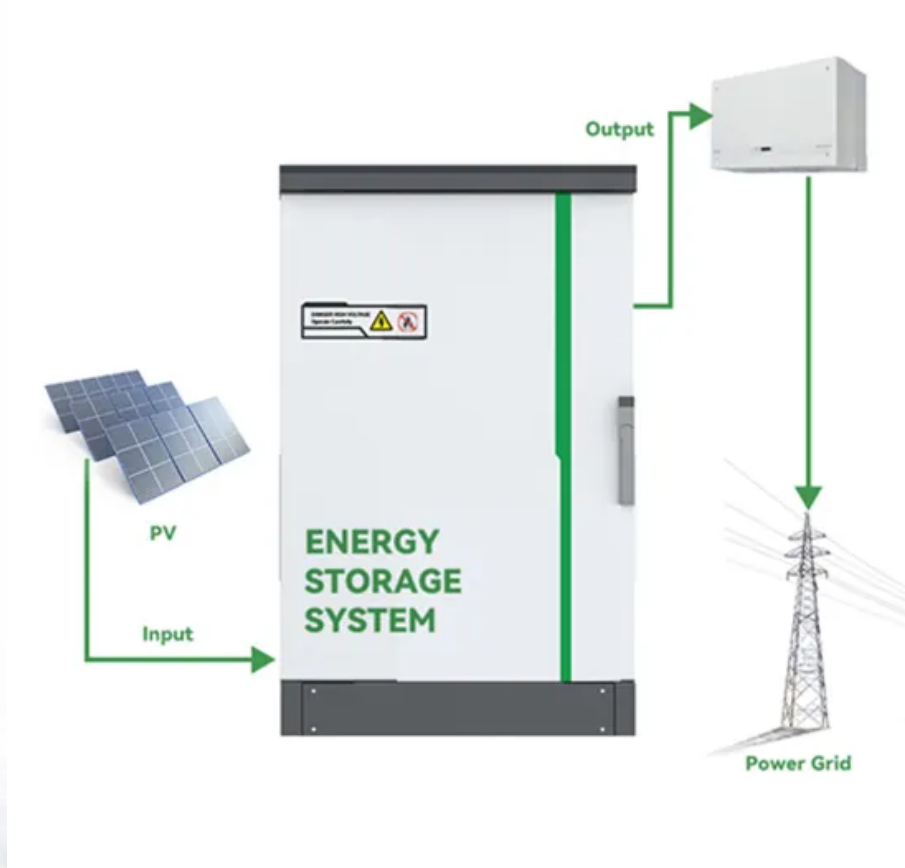

## Overview

---

The EPC48120 series is an integrated communication power supply solution for outdoor applications, developed by Vertiv, based on several years of experience in R&D and design of communication powers and outdoor cabinets. Modular design & integrated solution - facilitates easy & fast deployment of outdoor base stations. High degree of Ingress Protection i. IP55, isolates the influences of severe outdoor conditions and ensures the reliable operation of the electronic equipments. Flexible to install: Adapts to . Our temperature-controlled electrical cabinets feature weatherproof, waterproof designs for 19" server racks, fiber distribution & cell tower equipment. ASHRAE's document [1], "Thermal Guidelines for Data Processing Environments- Fourth Edition" has increased the industry's aw eness of the effect increased operating temperature can have on IT equipment. With proven expertise in system integration, Westell also manages the details for design assistance, planning, thermal management .

### Wide-Temperature Type Project Solution for Communication

This heavy-duty enclosure securely houses a Stand By Power Supply and three (3) batteries along with equipment and cable required for fiber optic conversion and/or distribution.